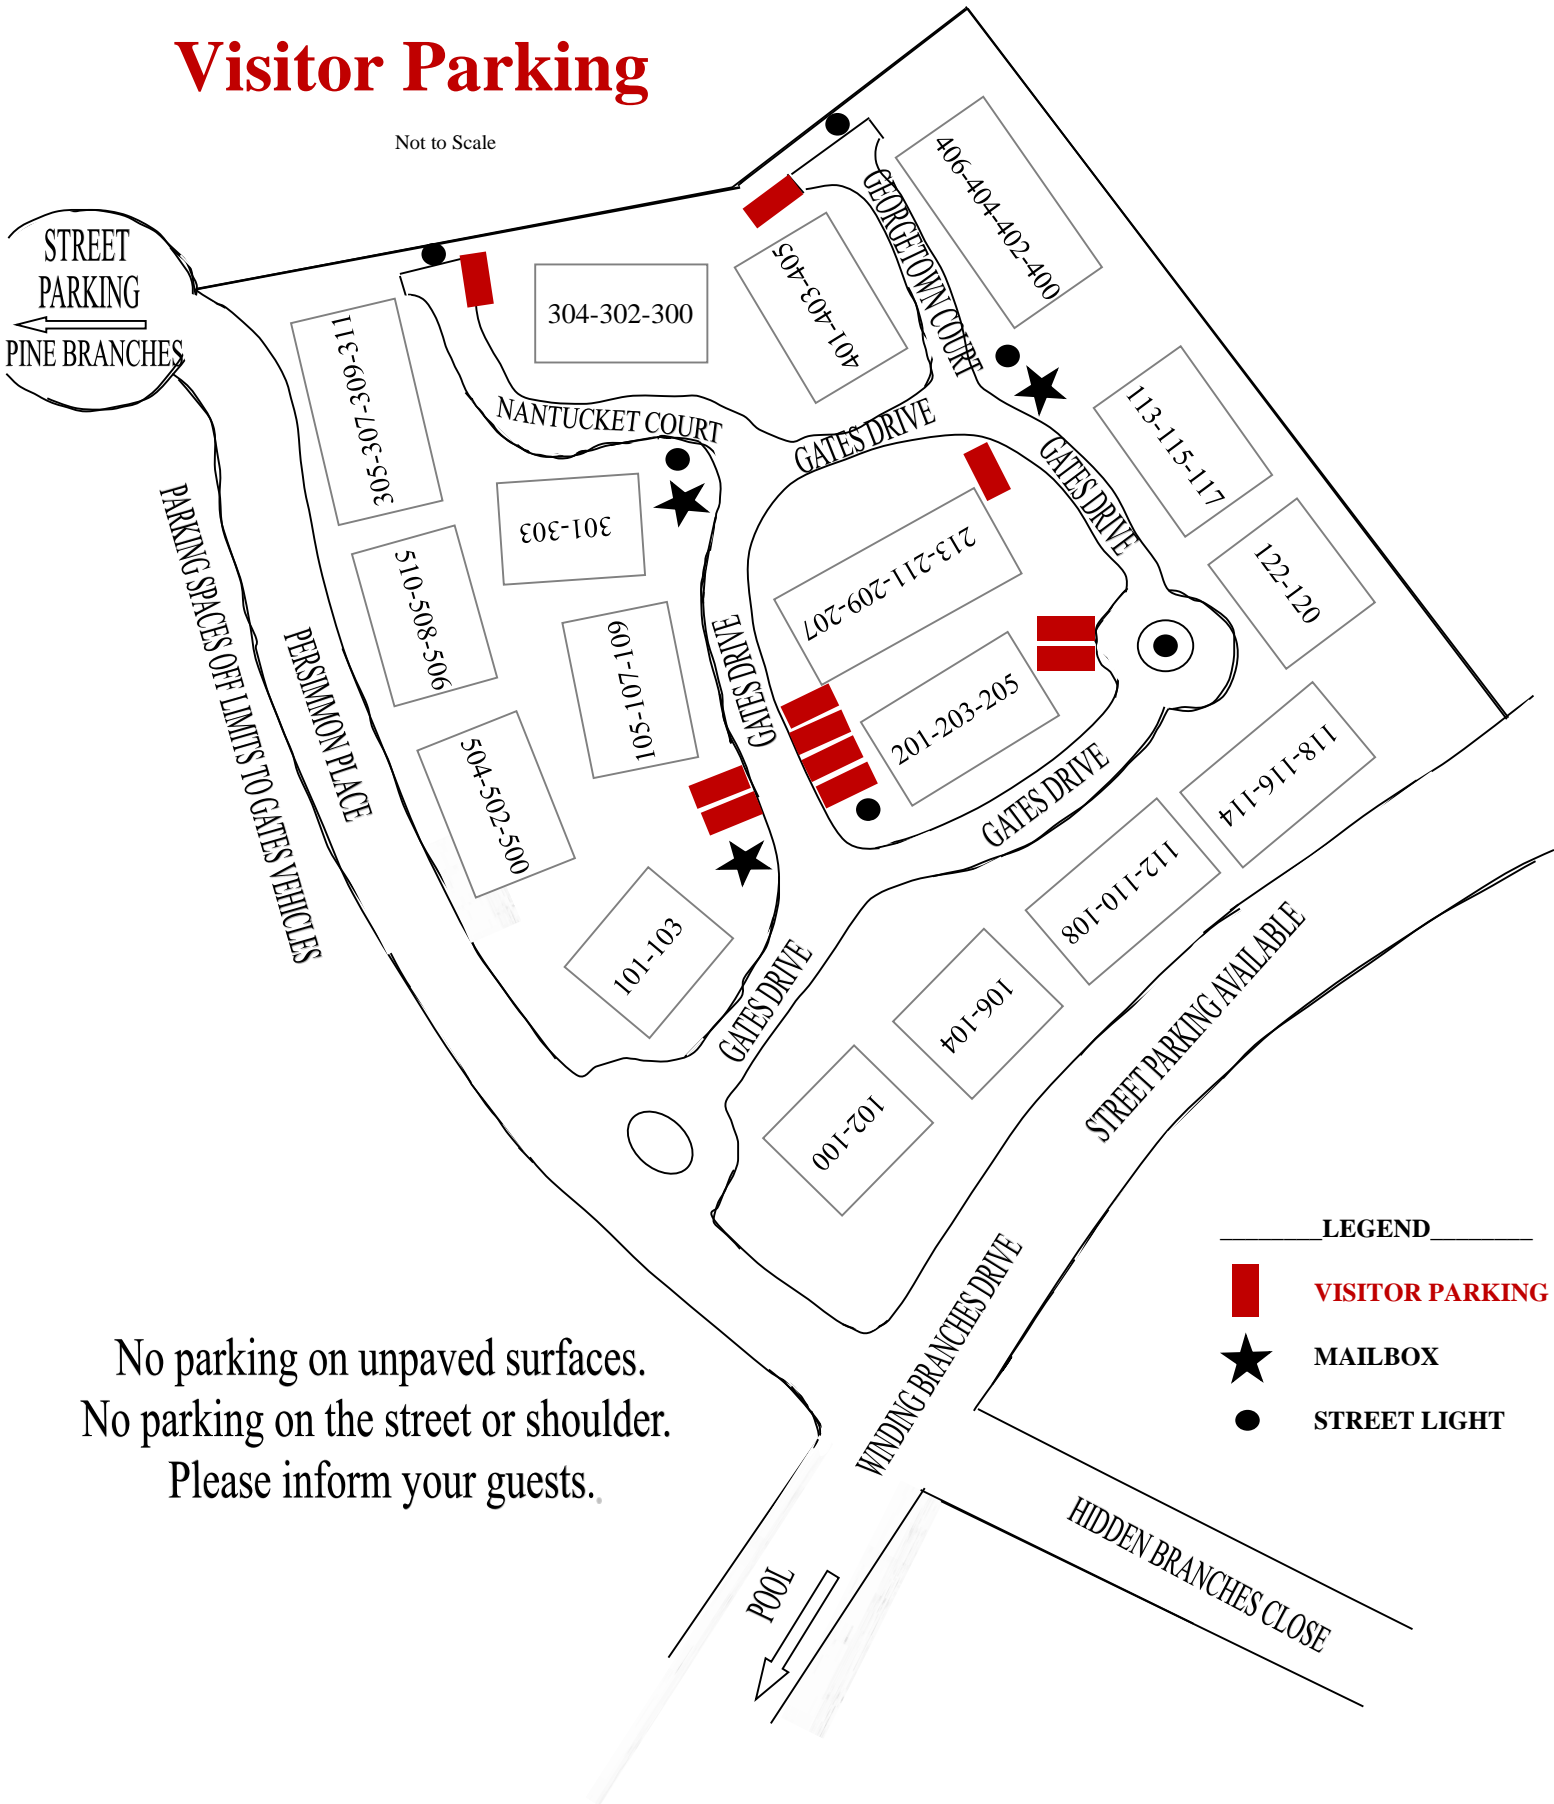

The Gates

Visitor Parking

Not to Scale

STREET PARKING
← PINE BRANCHES

PARKING SPACES OFF LIMITS TO GATES VEHICLES

PERSIMMON PLACE

1113-603-103-503

304-302-300

GATES DRIVE

112-110-108

STREET PARKING AVAILABLE

102-100

106-104

WINDING BRANCHES DRIVE

HIDDEN BRANCHES CLOSE

LEGEND

-  VISITOR PARKING
-  MAILBOX
-  STREET LIGHT

No parking on unpaved surfaces.
No parking on the street or shoulder.
Please inform your guests.

← POOL